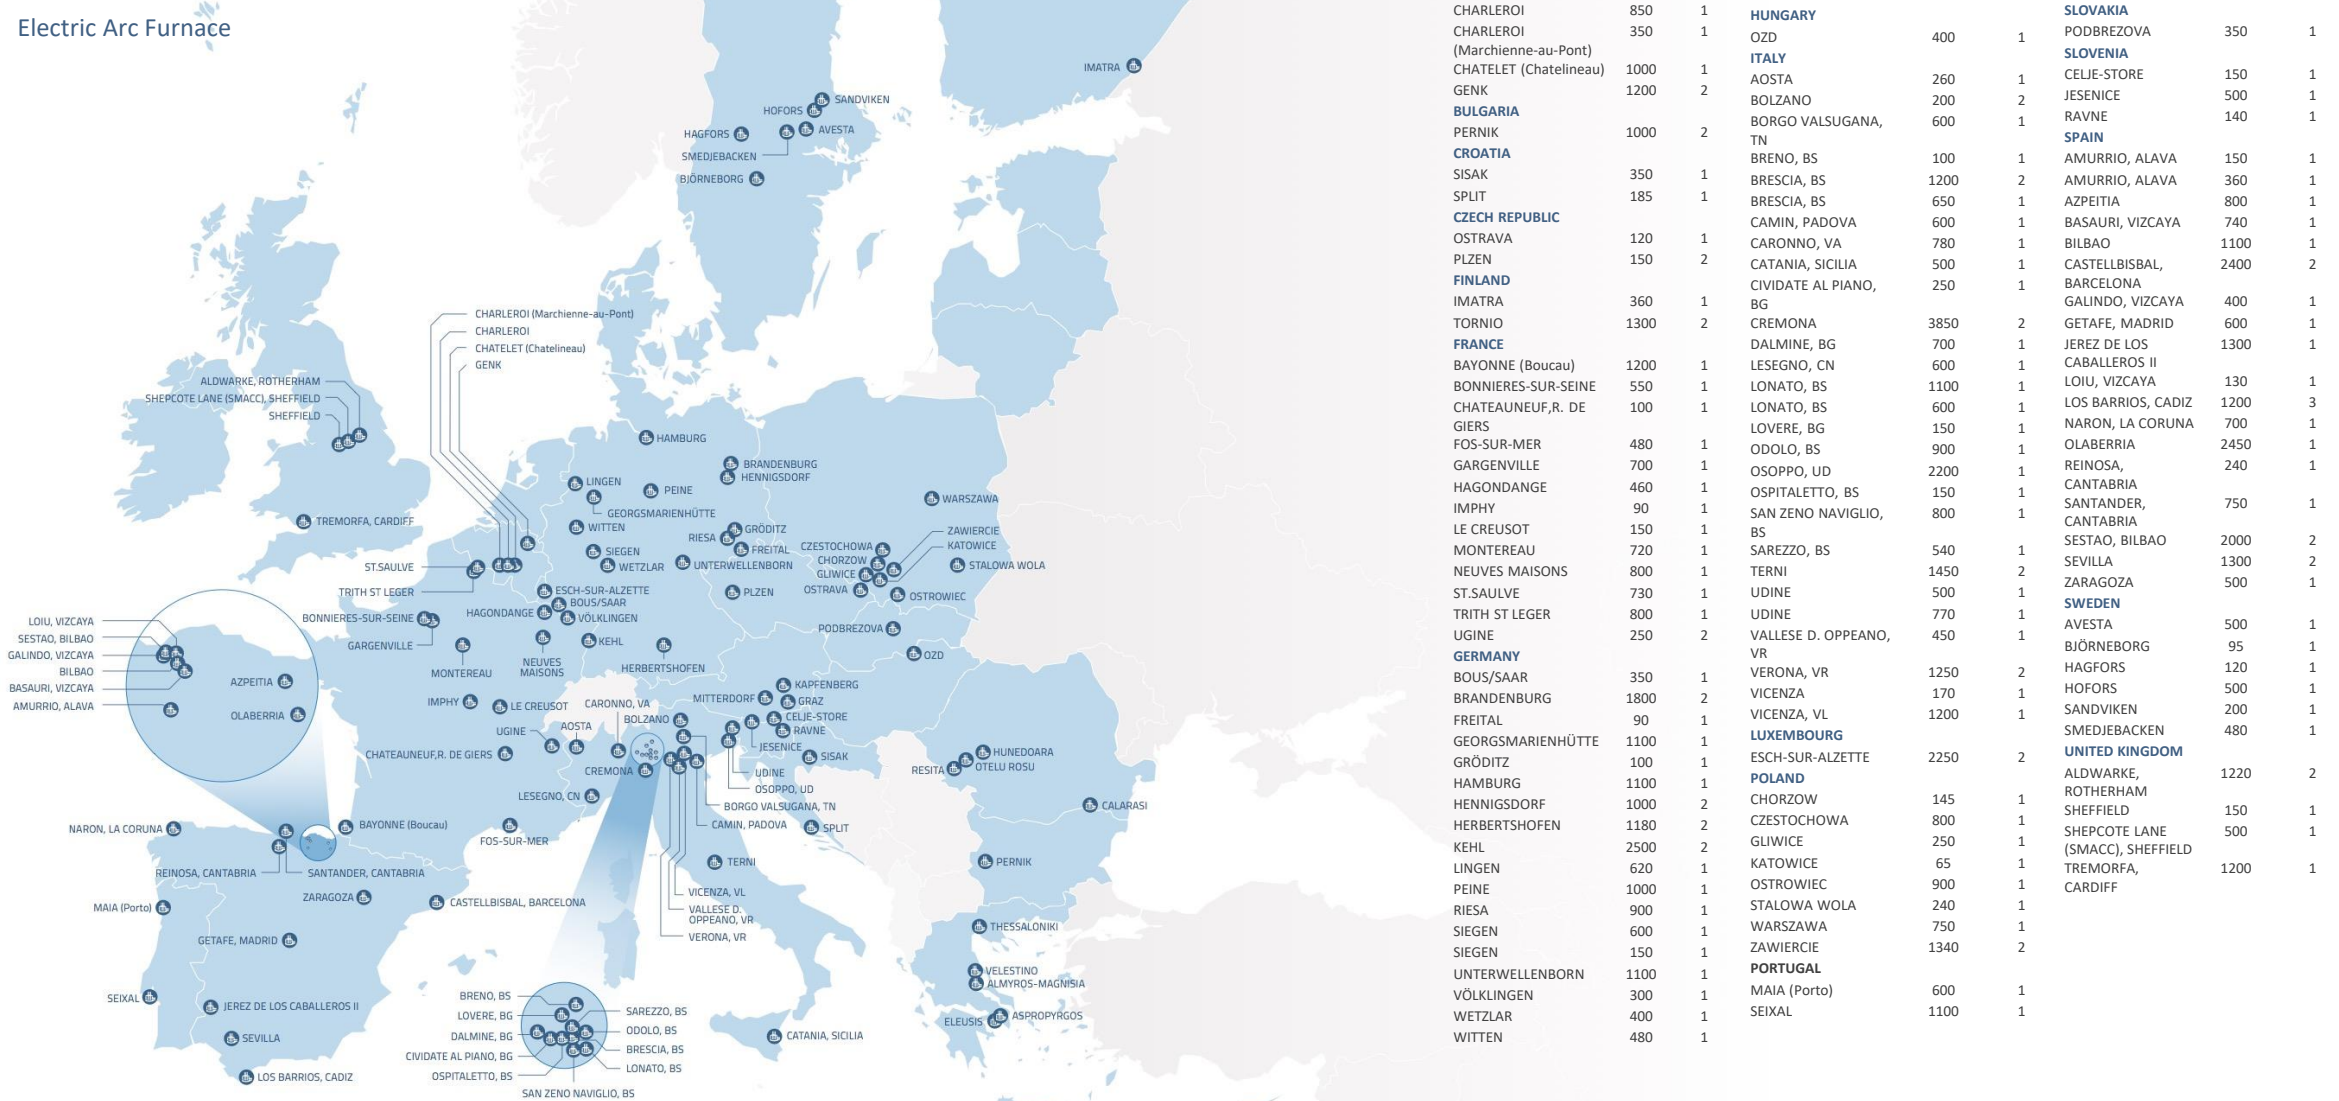

# Map of EU steel production sites

-  Blast Furnace & Basic Oxygen Furnace
-  Blast Furnace only
-  Basic Oxygen Furnace only

# Map of EU steel production sites